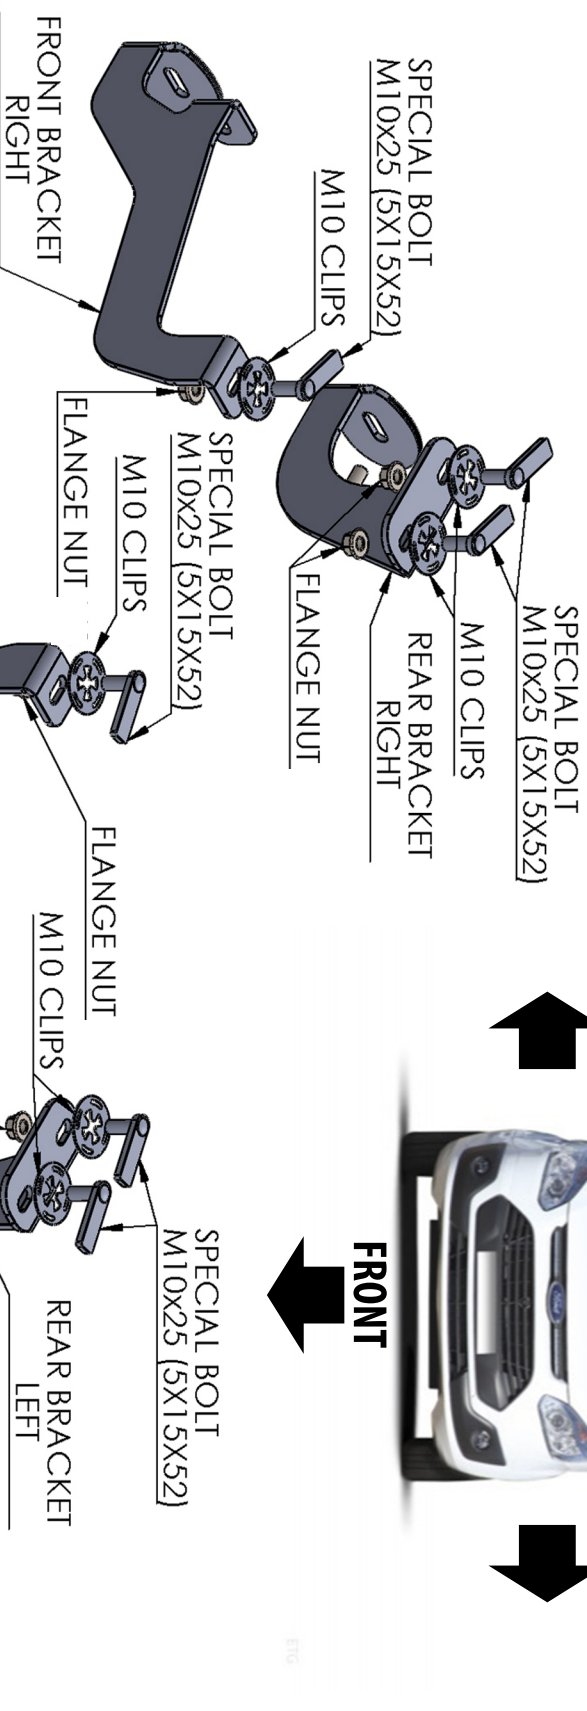

## Sport 60mm Side Bars - Stainless Steel or Black

Fitting instructions for the:

## **Ford Transit Custom 2013-17 & 2018-on** Short Wheel base & Long Wheel Base

Estimated Fitting Time:

50 Min.

Make sure the M10 Clips are the right way up

**Check contents of the fitting kit before starting**

Socket Size Req.  
M6 = 10 Nm  
M8 = 25 Nm  
M10 = 50 Nm

**RIGHT**

**FRONT**

**LEFT**

**Front brackets fixing stages**

**Rear brackets fixing stages**